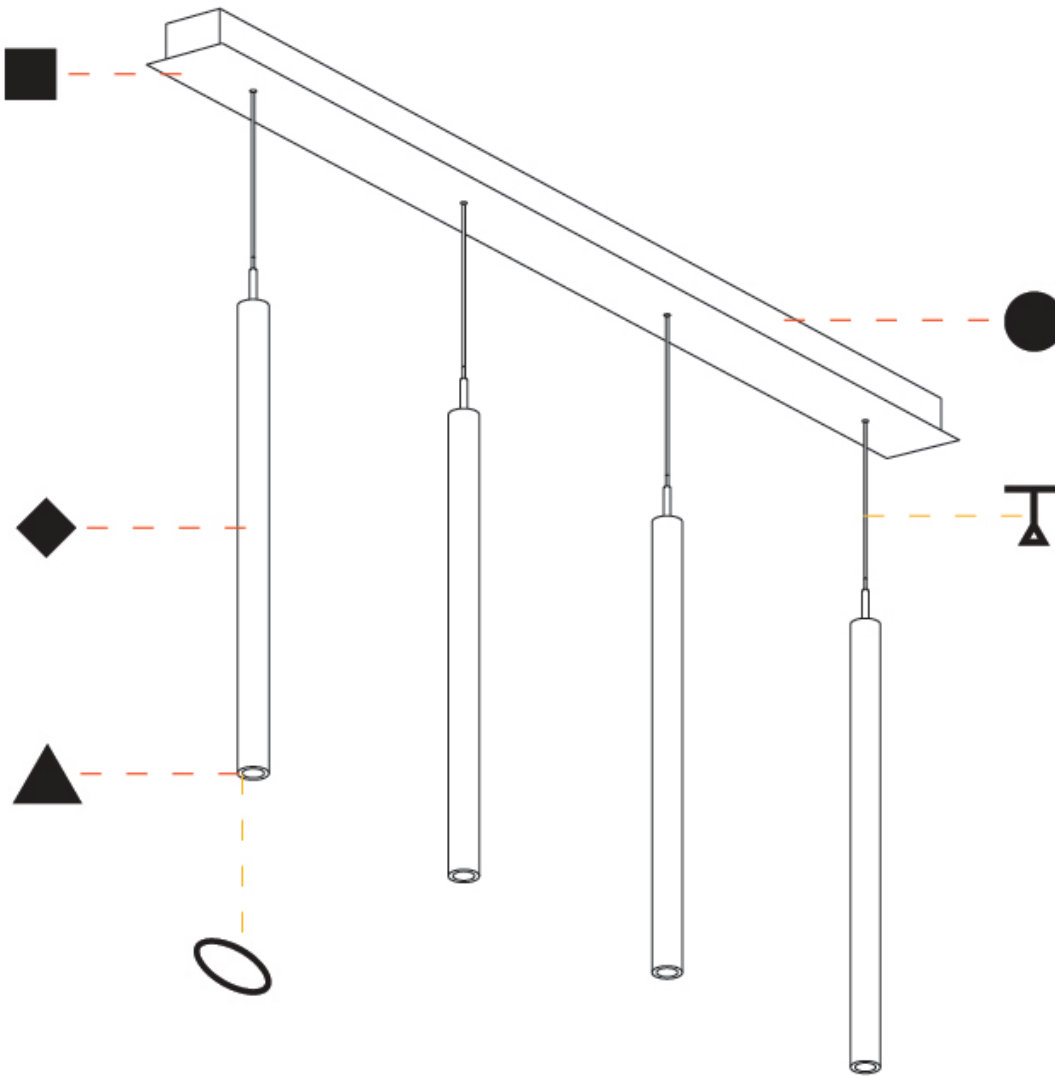

PROJECT	_____
TYPE	_____
SPECIFIER	_____
QUANTITY	_____
DATE	_____

G-MINI CHANNEL HANGOVER SUSPENSION

A300617-

A