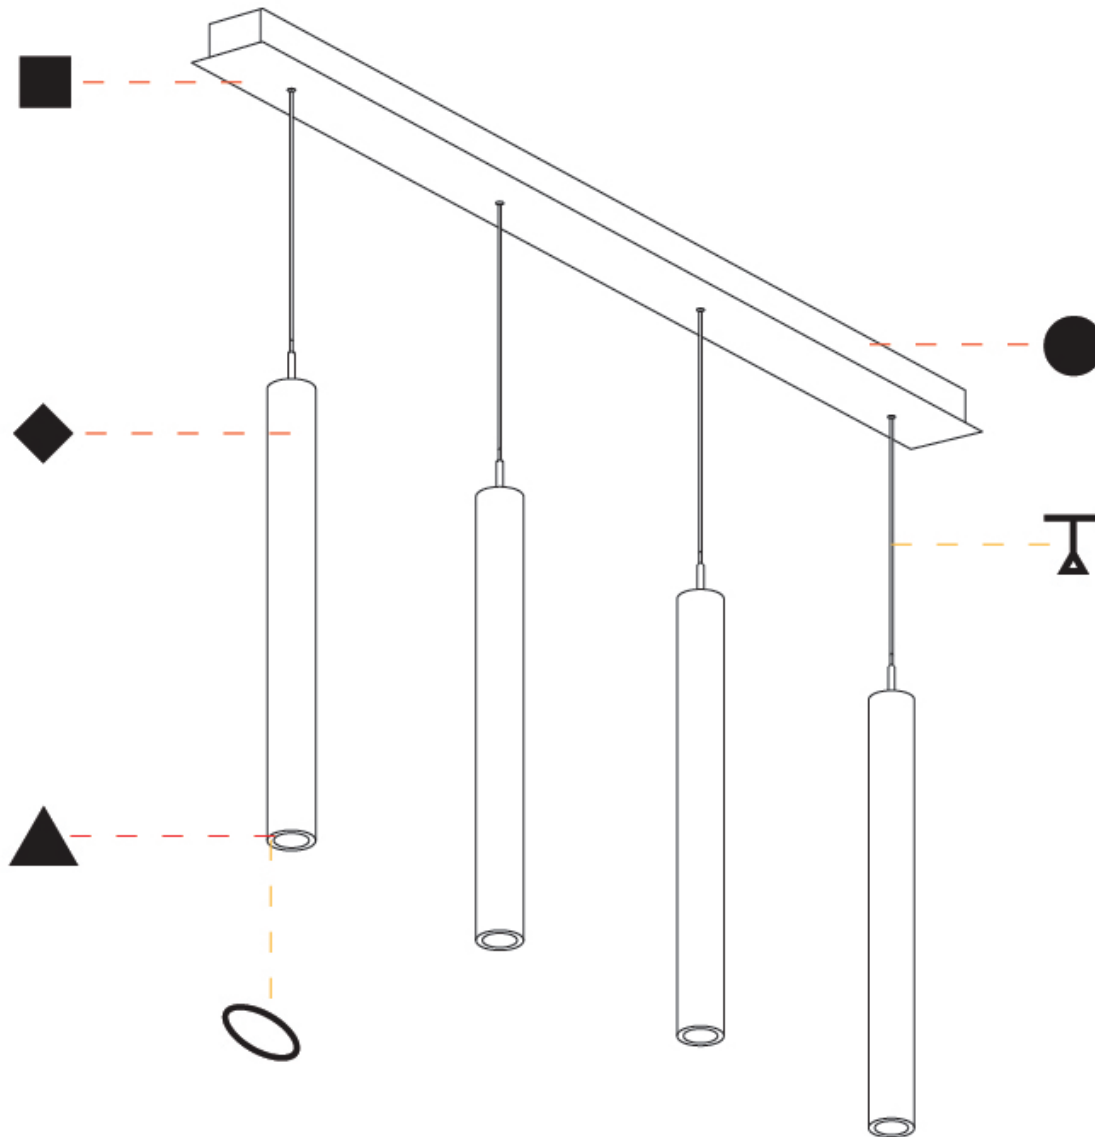

G-MINI CHANNEL HANGOVER SUSPENSION

A300623-

PROJECT
TYPE
SPECIFIER
QUANTITY
DATE

A